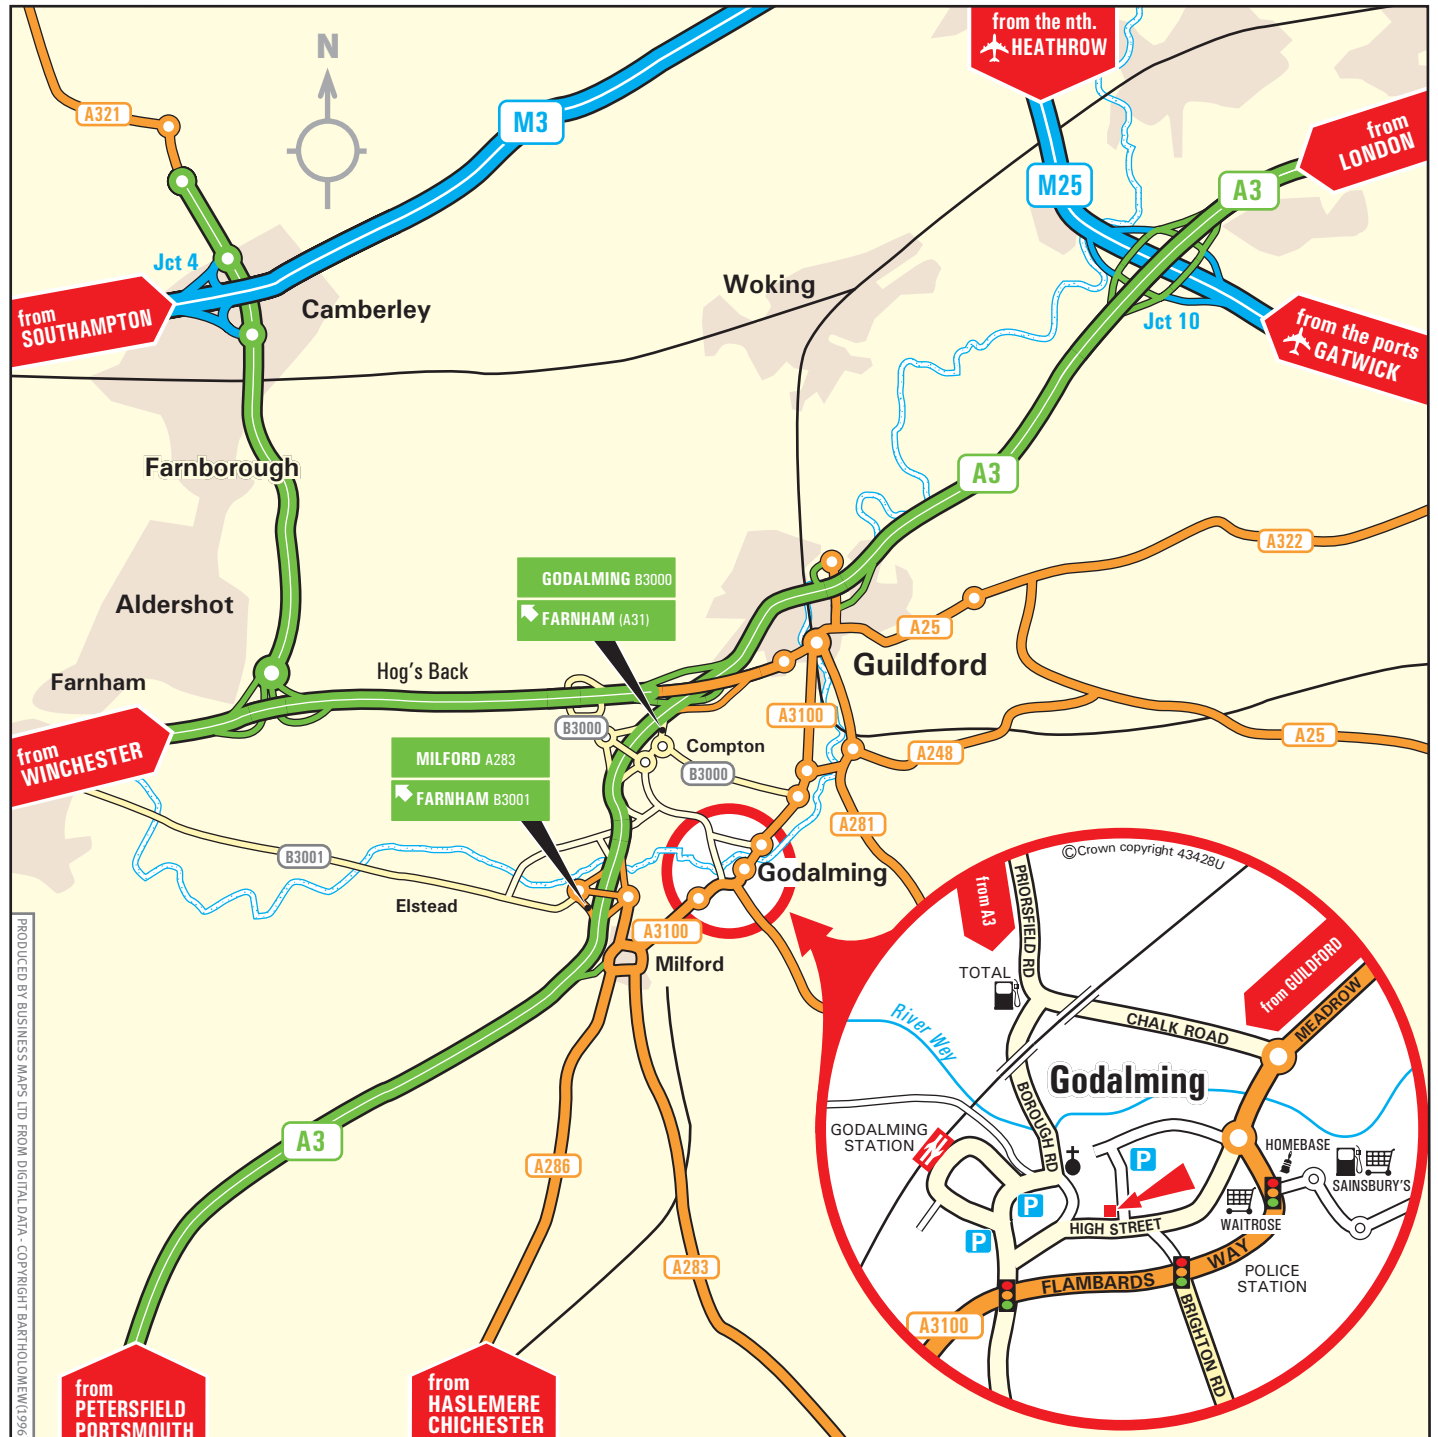

### Making a Delivery

- At the roundabout take the 1st exit
- Straight over the first set of traffic lights and drive past the police station on your left
- At the second set of traffic lights turn right into WHARF STREET
- Turn left into the HIGH STREET
- Turn right into GREAT GEORGE STREET just after Fitness First and The Slug and Lettuce.
- CASA Court is set back in the driveway after the first white building on the left hand side of Great George Street opposite The Clarion Portfolio.

### By rail

- Godalming is two stops after Guildford on the Waterloo/Portsmouth line
- Turn right out of the station into MILL LANE
- Walk past an old Mill on your right and Rogues on your left.
- At the end of the road cross over STATION ROAD
- You will find a footpath leading to a cul-de-sac which will take you past the Red Lion pub.
- Turn left onto the HIGH STREET and walk until you reach Victoria Wine
- Turn left into GREAT GEORGE STREET
- CASA Court is set back in the driveway after the first white building on the left hand side of Great George Street opposite The Clarion Portfolio.